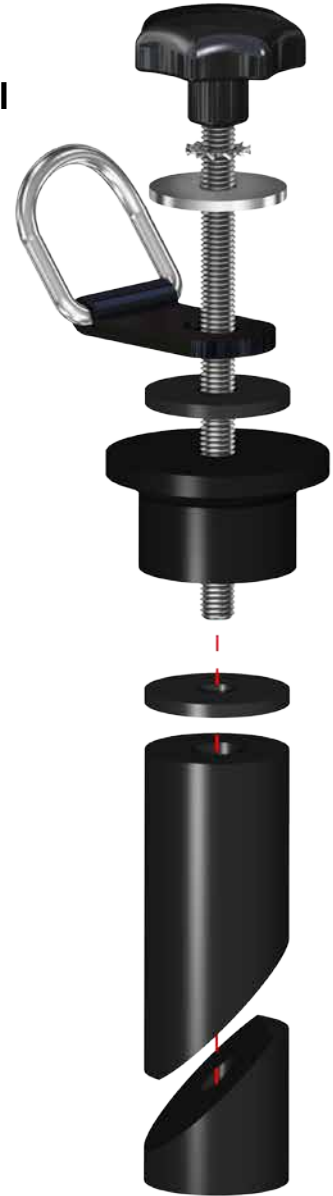

**SuperATV<sup>®</sup> Tie Down**

**Detail**

**Read instructions and view illustrations before beginning.**

**Need help with your installation?**

sales@superatv.com

www.superatv.com

1-812-574-7777

8:00am - 9:00pm EST M-Th  
 8:00am - 7:00pm EST Friday  
 9:00am - 2:00pm EST Saturday